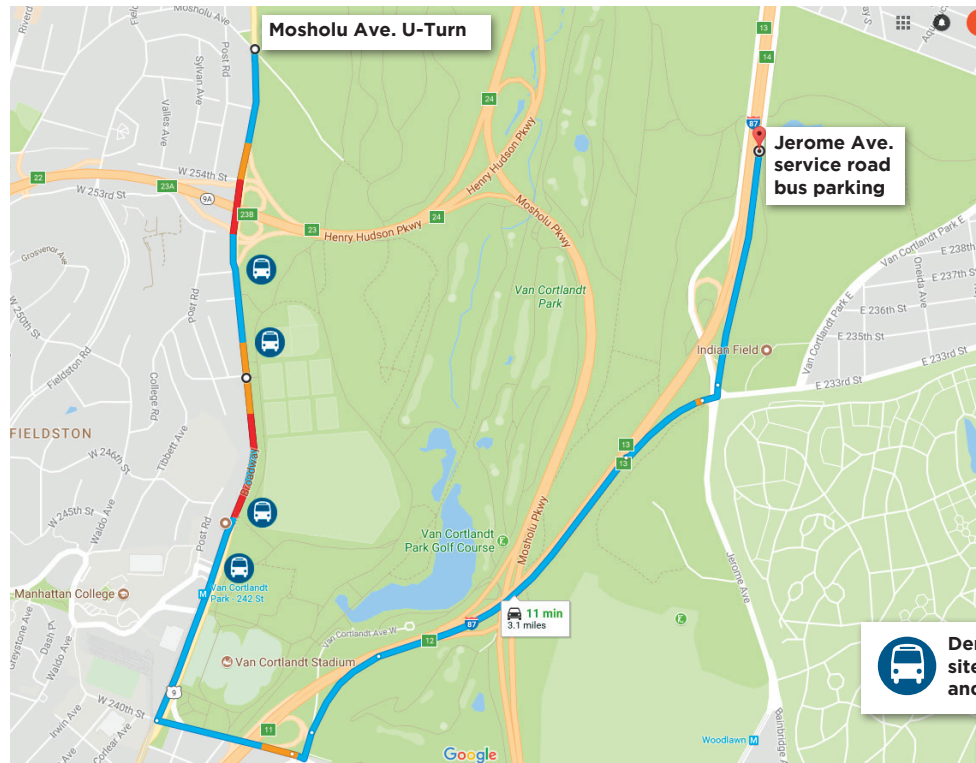

- Use bus stops for drop-off and pick-up only.
- Have a cell phone to contact your group's organizer for pick-up NOT at the finish line.
- Be courteous at all times to local residents, other drivers, and everyone else.

Parking Location during VCP Events

The designated space for buses during VCP events is on the Jerome Avenue service road, north of East 233 Street. Buses may park on the Northbound, with overflow on the Southbound service roads. Directions are below:

Directions to Bus Parking from Bus Drop-Off:

- Head North on Broadway.
- Make a careful U-turn at the Mosholu Avenue intersection to head South on Broadway.
- Proceed Southbound to 240th St./Van Cortlandt Park South.
- Turn left and proceed to the exit for I-87 Northbound/Major Deegan Expressway.
- From I-87, exit at E. 233rd St.
- Turn left at the light onto Jerome Avenue North. Park in the designated area along the curb.

Directions to Bus Pick-Up from Bus Parking:

- Proceed North on Jerome Avenue to the light at McLean Avenue. Turn left and left again, taking you over the highway to head South.
- Merge onto I-87 Southbound/Major Deegan Expressway.
- Take the Van Cortlandt South Exit.
- Turn right at the light.
- Turn right again onto Broadway, heading North to the pick-up sites.

Drop-Off > Bus Parking